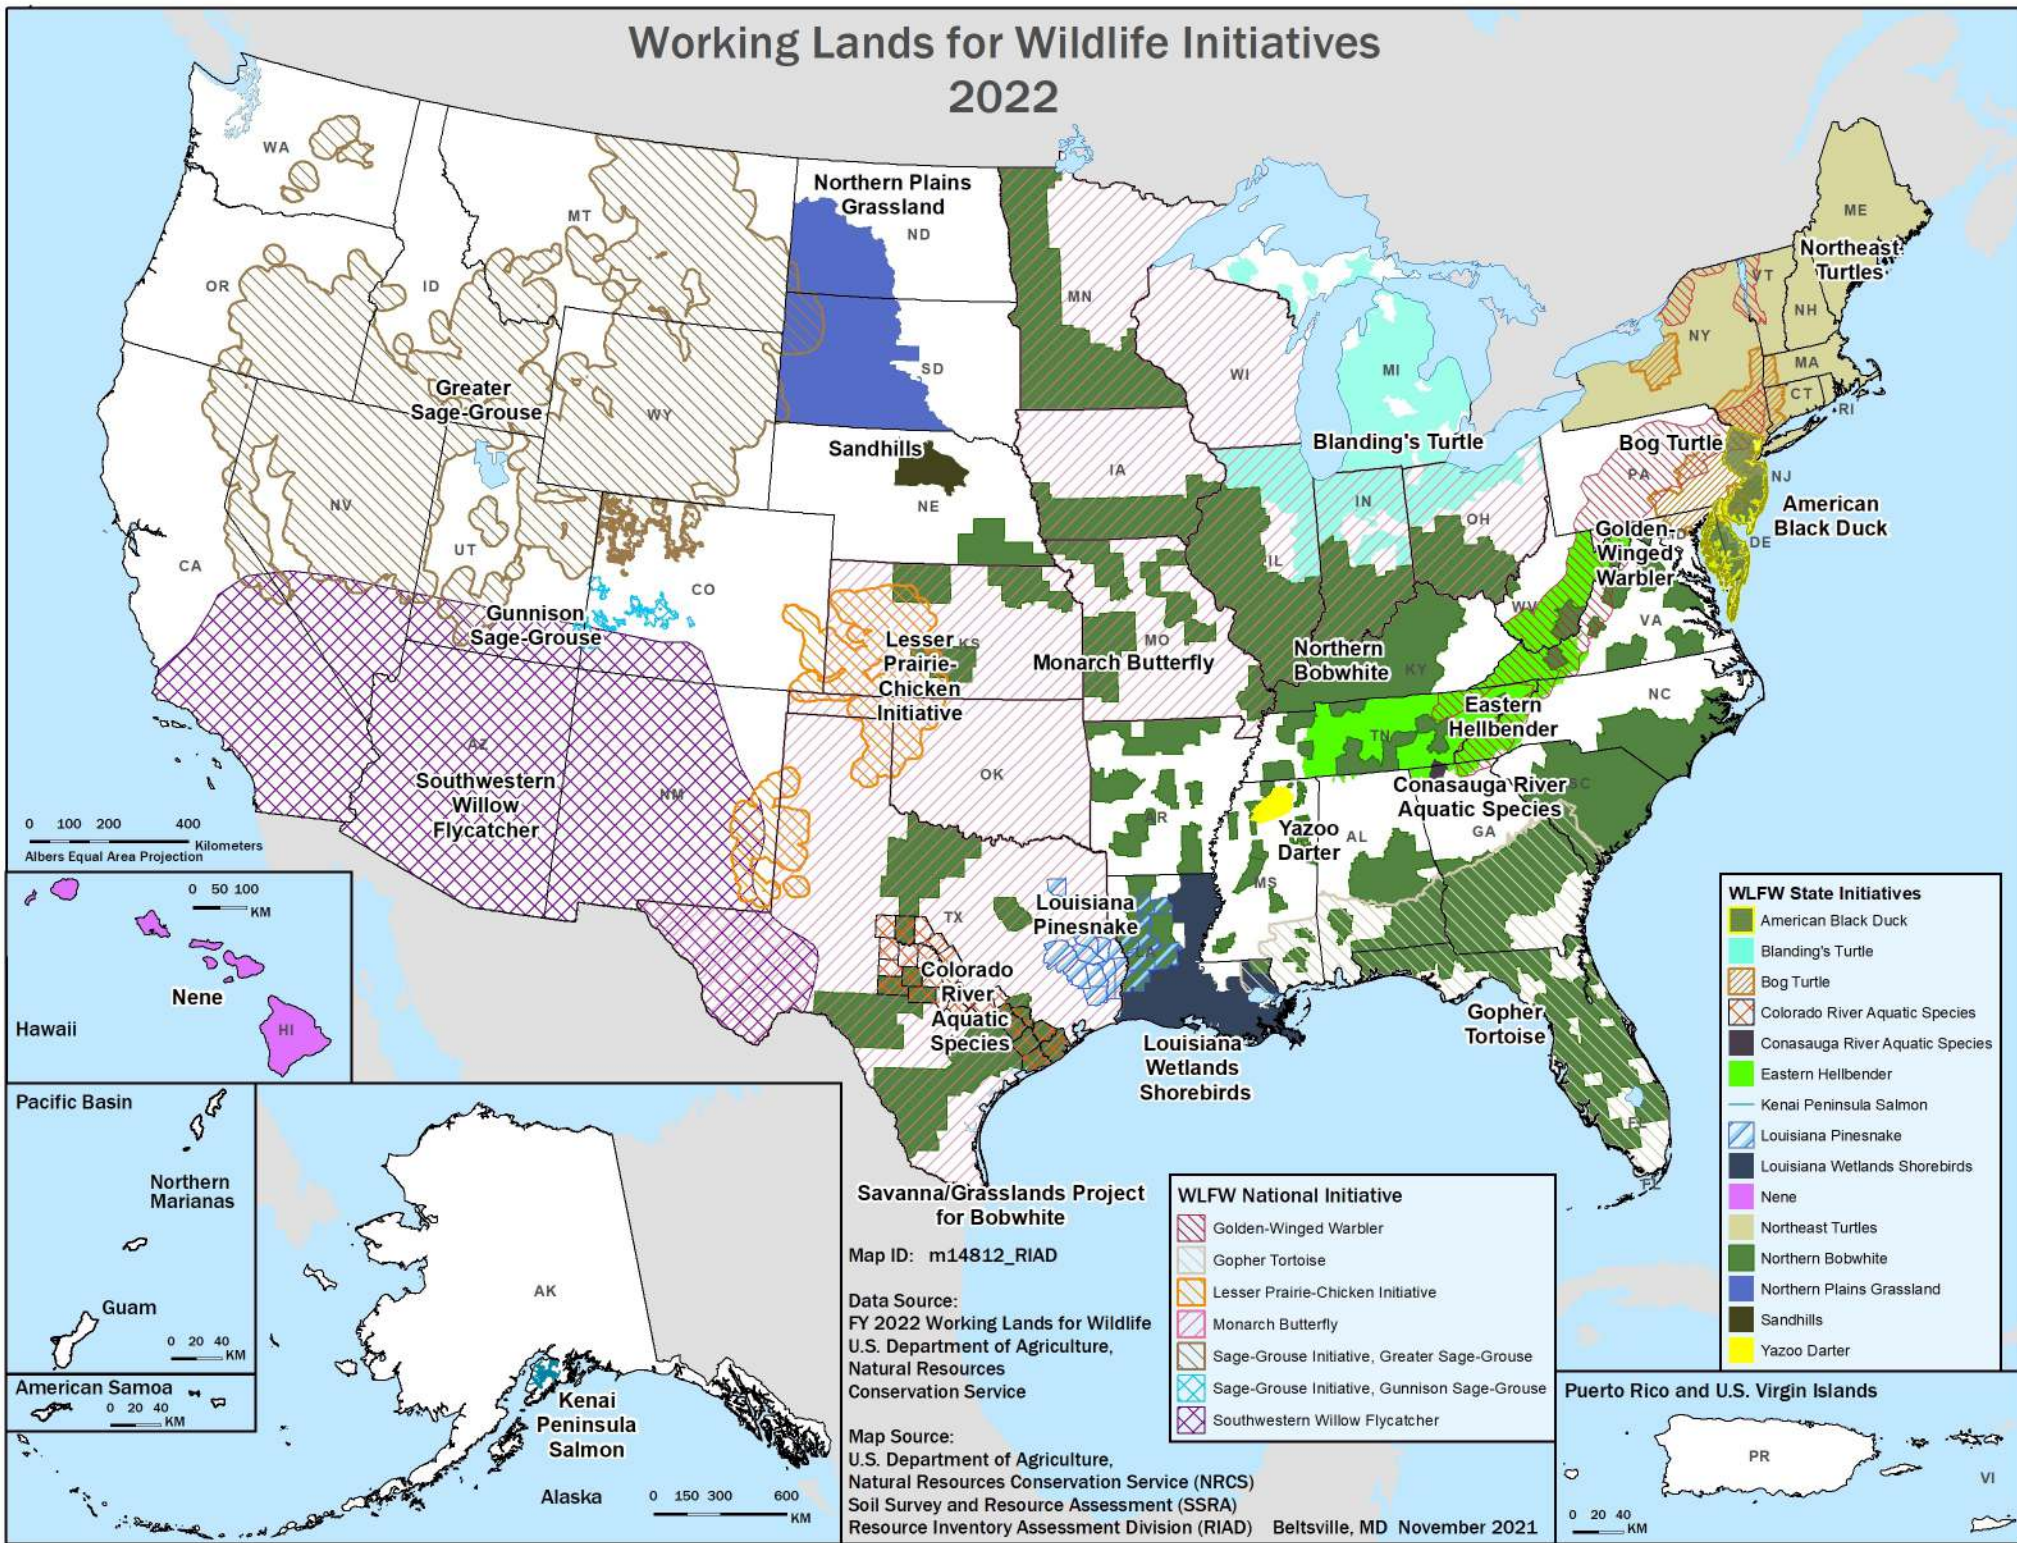

# Working Lands for Wildlife Initiatives 2022

0 100 200 400  
Kilometers  
Albers Equal Area Projection

Savanna/Grasslands Project for Bobwhite

Map ID: m14812\_RIAD

Data Source:  
FY 2022 Working Lands for Wildlife  
U.S. Department of Agriculture,  
Natural Resources  
Conservation Service

Map Source:  
U.S. Department of Agriculture,  
Natural Resources Conservation Service (NRCS)  
Soil Survey and Resource Assessment (SSRA)  
Resource Inventory Assessment Division (RIAD) Beltsville, MD November 2021

- WLFW National Initiative**
- Golden-Winged Warbler
  - Gopher Tortoise
  - Lesser Prairie-Chicken Initiative
  - Monarch Butterfly
  - Sage-Grouse Initiative, Greater Sage-Grouse
  - Sage-Grouse Initiative, Gunnison Sage-Grouse
  - Southwestern Willow Flycatcher

- WLFW State Initiatives**
- American Black Duck
  - Blanding's Turtle
  - Bog Turtle
  - Colorado River Aquatic Species
  - Conasauga River Aquatic Species
  - Eastern Hellbender
  - Kenai Peninsula Salmon
  - Louisiana Pinesnake
  - Louisiana Wetlands Shorebirds
  - Nene
  - Northeast Turtles
  - Northern Bobwhite
  - Northern Plains Grassland
  - Sandhills
  - Yazoo Darter